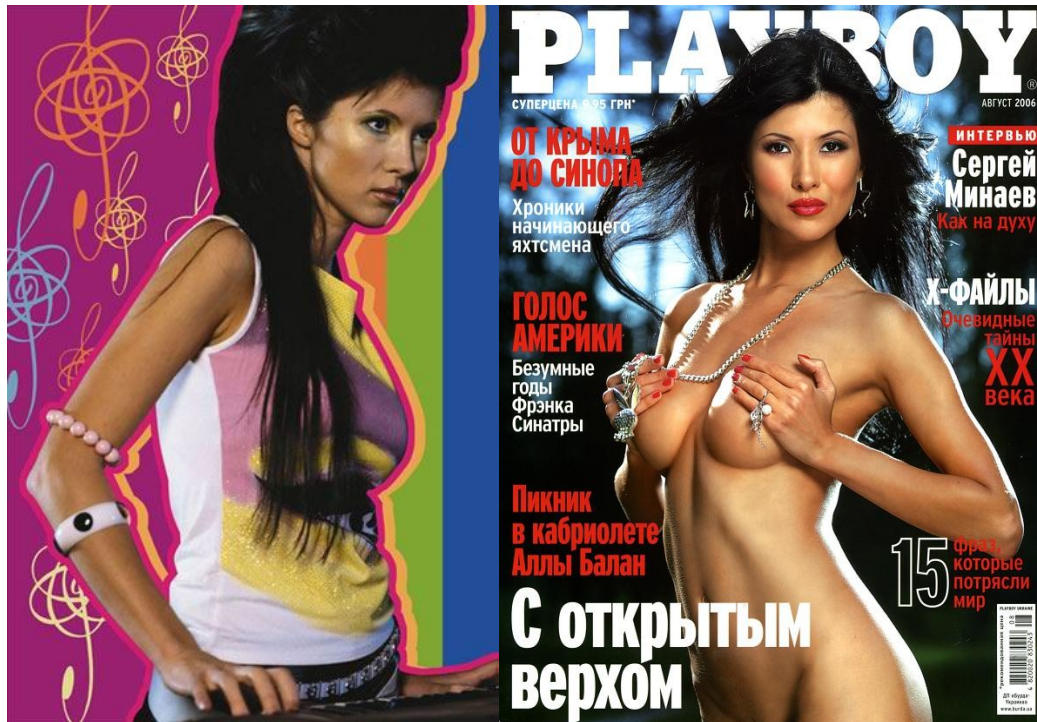

Alla Balan

Alla

Measurements **88-60-88**

Height: **175**; Eyes: **black** Hair: **dark brown**

Princess models

www.princessmodels.pl